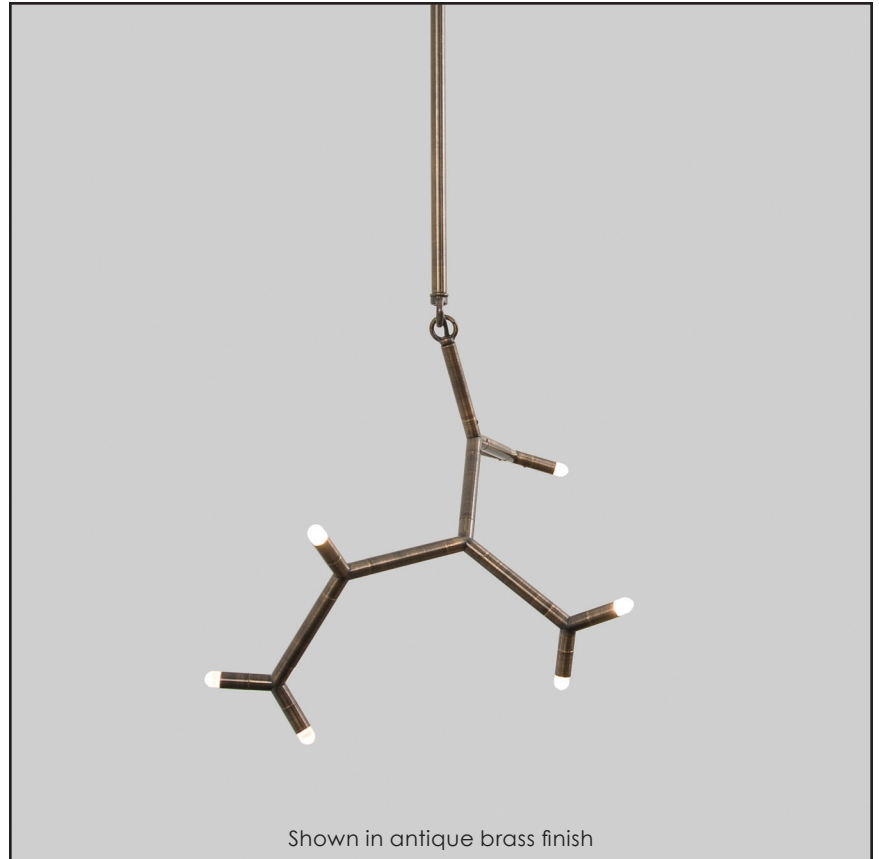

URSA MINOR PENDANT

DIMENSIONS

10" W x 8" D x 12" H

*specify stem length

MATERIALS

Brass, Glass & White Oak

FINISHES

Brushed Brass, Polished Brass, Antique Brass,
Brushed Nickel, Polished Nickel.

*Custom finishes upon request

LUMENS

210 Total Lumen Output

COLOR TEMPERATURE

Warm White (3000K)

BULB LIFE

LED / 35000 Hours

NOTES

Each fixture is hand built and unique.
Composition and dimensions are
approximate and may vary.
Low-Voltage LED Fixture.

LEAD TIME

12 Weeks

DESIGN

McKenzie & Keim, 2016

DESIGNED & HANDMADE IN USA